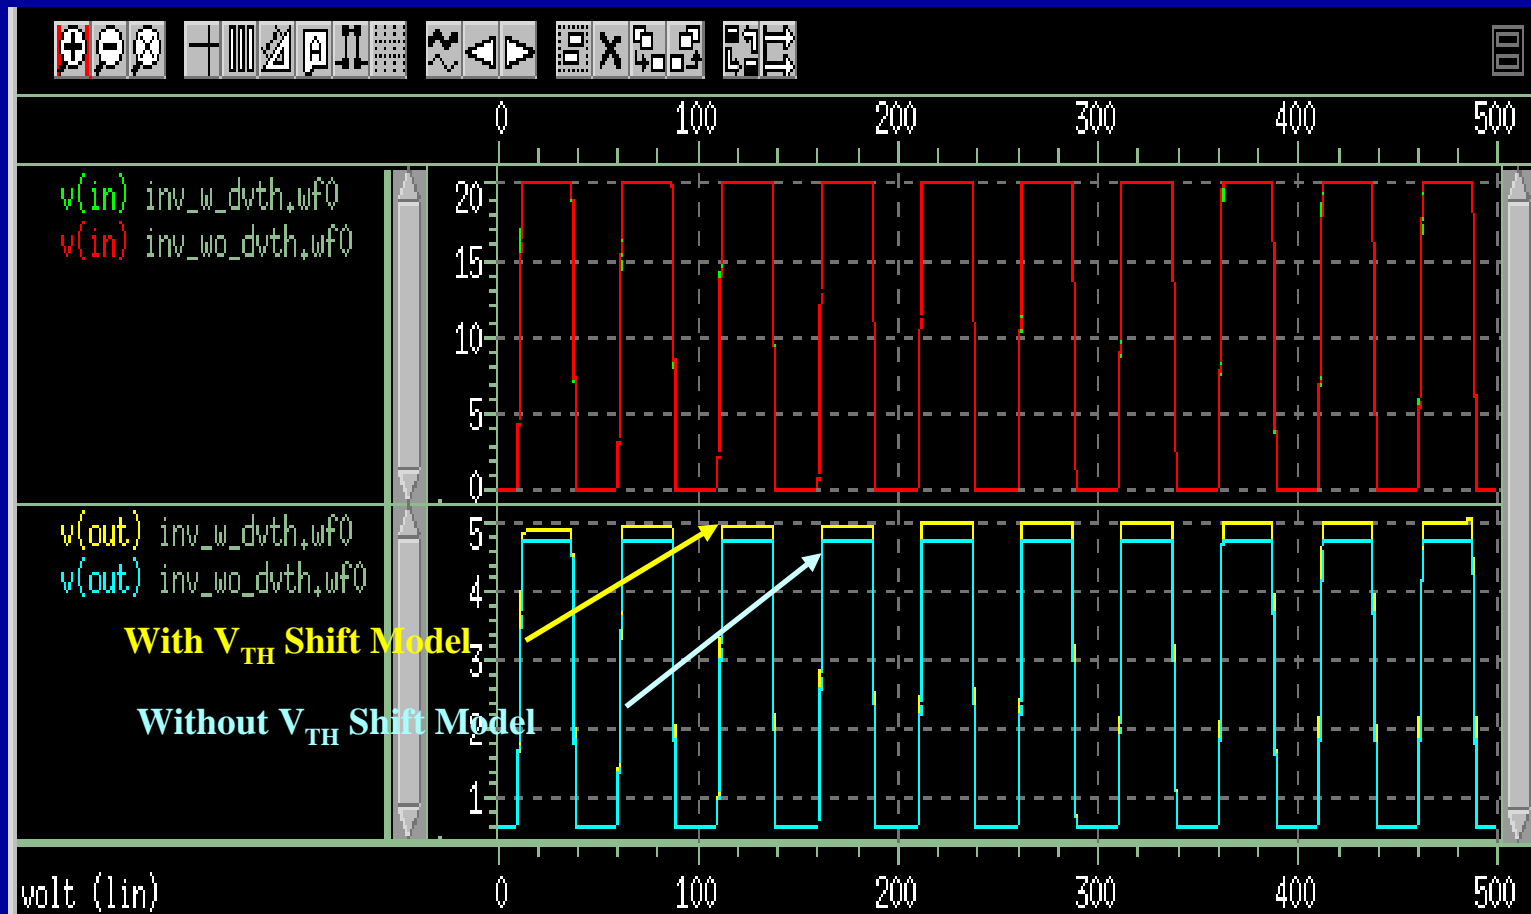

TFT Model Extractor Flow

Optimized, Automated & Customizable

Model Extraction Example

Raw Data vs Extracted Model Curves

TFT Model Refiner Flow

Optimized, Automated & Customizable

Model Refining Example (1)

Raw Data vs Existed Model vs Refined Model

Model Refining Example (2)

With vs Without V_{th} Shifting Model

Model Refining Example (3)

Raw Data vs Existed Model vs Refined Model